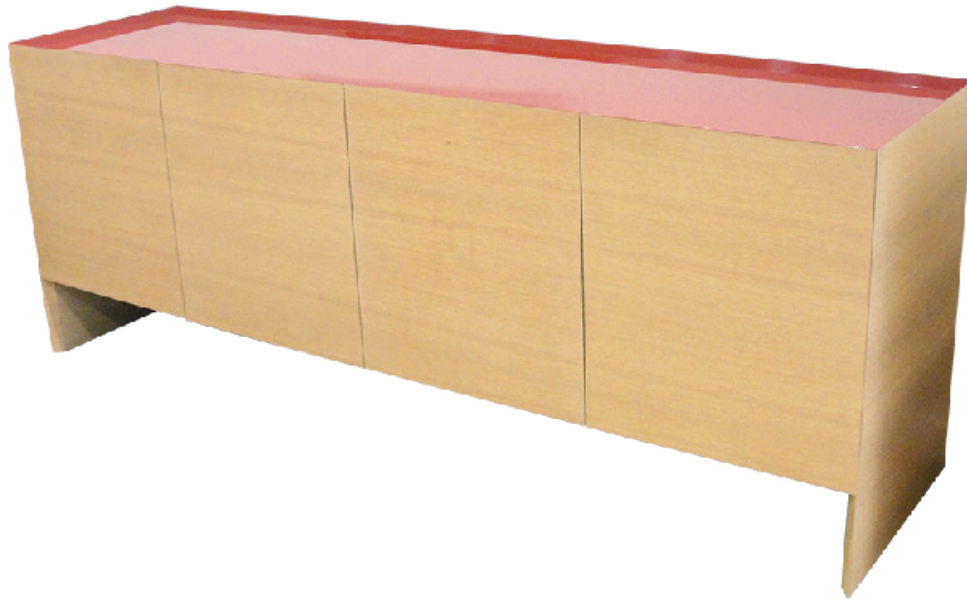

Dune Collection—

FU - 4DOOR SIDEBOARD

Nick Dine, 2006

dune

FU 4DOOR DRESSER

Nick Dine, 2006

Sideboard in white oak veneer with
either natural or stained matte finish
Tops in hi-gloss poly-urethane.

4 door: 84" w X 22" d X 32" h
2 door: 42" w X 22" d X 32" h
Custom sizes available